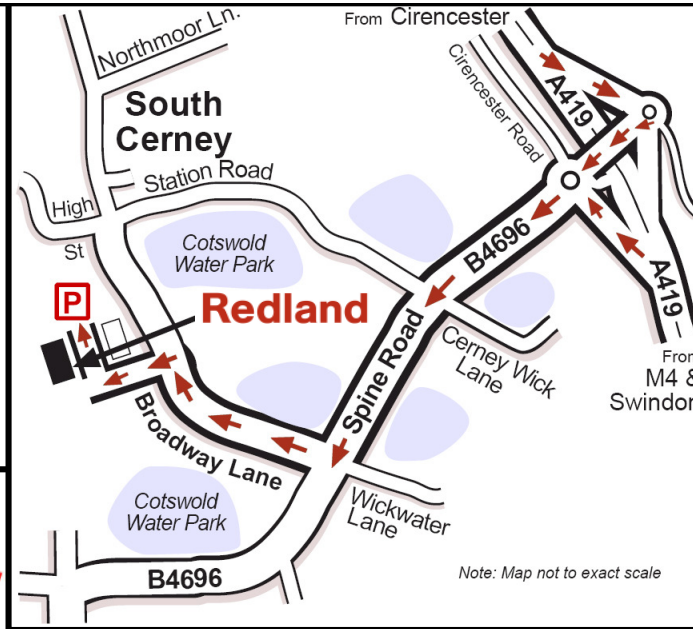

ROAD (SOUTHBOUND FROM CIRENCESTER A417/A419)

- Exit A419 at the exit signposted to B4696, South Cerney & the Cotswold Water Park.
- At the roundabout turn right and proceed across the bridge over the A419.
- Continue straight over the next roundabout onto the B4696 in the direction of South Cerney.
- Remain on the B4696 (Spine Road) for approximately 1 mile, ignoring the first right hand turn to South Cerney village.
- At the second right hand turn, Broadway Lane (also signposted to South Cerney), turn right.
- Continue on Broadway Lane for approximately 3/4 mile.
- South Cerney Plant and Sale Office is clearly signposted on the left hand side of the road.

ROAD (NORTHBOUND FROM M4 JUNCTION 15 & SWINDON)

- Exit M4 at Junction 15, taking the A419 northbound in the direction of Cirencester.
- Proceed on the A419 for approximately 13.5 miles.
- Exit A419 at the exit signposted to B4696, South Cerney & the Cotswold Water Park.
- At the roundabout turn left onto the B4696 in the direction of South Cerney.
- Remain on the B4696 (Spine Road) for approximately 1 mile, ignoring the first right hand turn to South Cerney village.
- At the second right hand turn, Broadway Lane (also signposted to South Cerney), turn right.
- Continue on Broadway Lane for approximately 3/4 mile.
- South Cerney Plant and Sales Office is clearly signposted on the left hand side of the road.