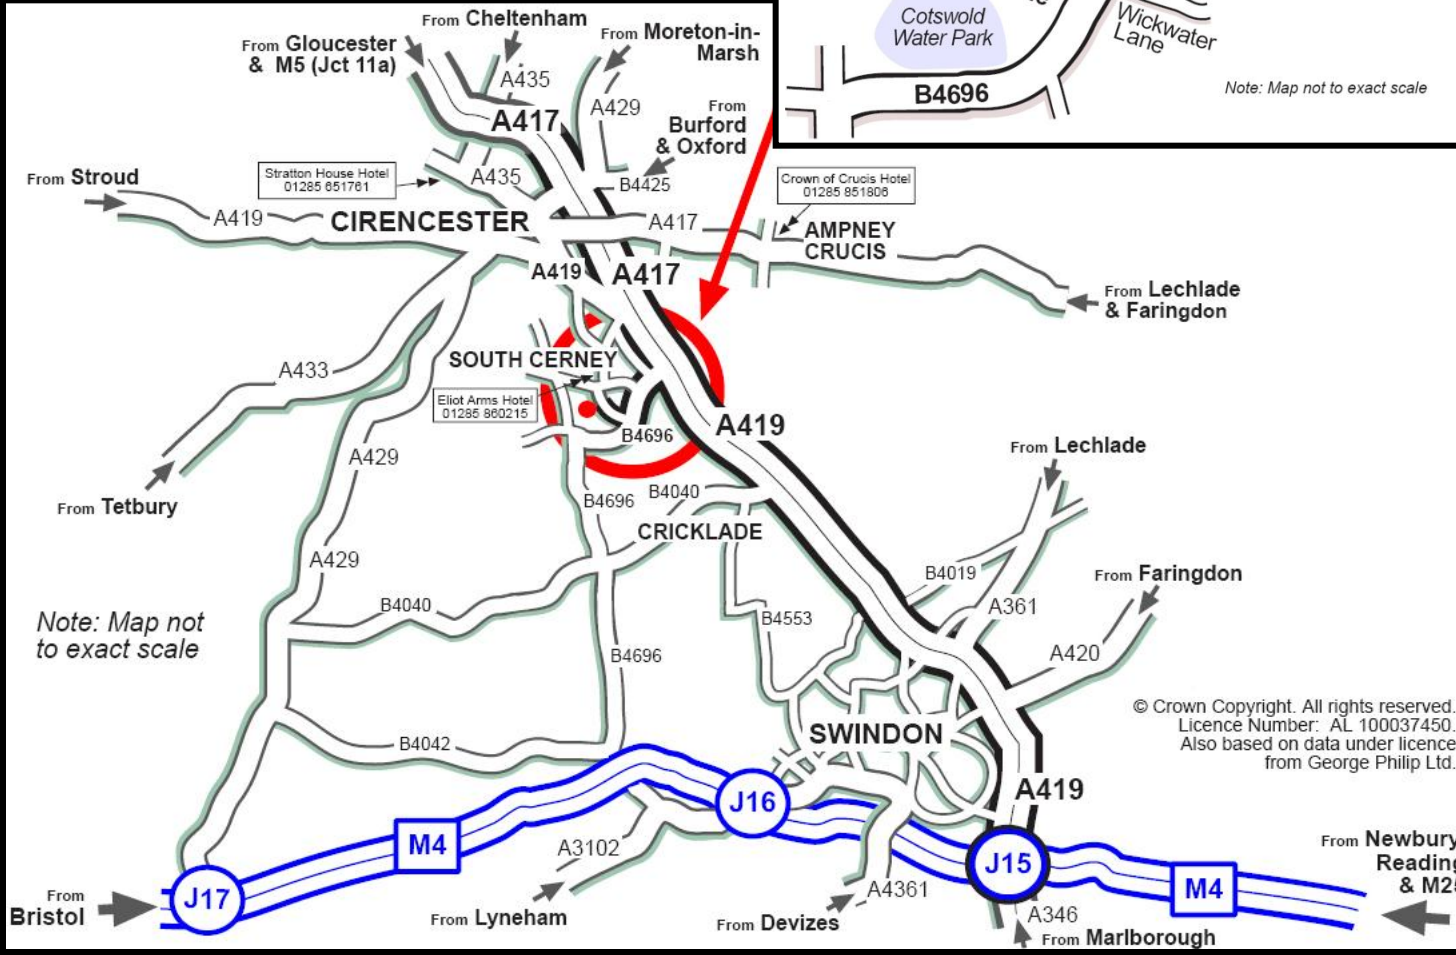

### ROAD (SOUTHBOUND FROM CIRENCESTER A417/A419)

- Exit A419 at the exit signposted to B4696, South Cerney & the Cotswold Water Park.
- At the roundabout turn right and proceed across the bridge over the A419.
- Continue straight over the next roundabout onto the B4696 in the direction of South Cerney.
- Remain on the B4696 (Spine Road) for approximately 1 mile, ignoring the first right hand turn to South Cerney village.
- At the second right hand turn, Broadway Lane (also signposted to South Cerney), turn right.
- Continue on Broadway Lane for approximately 3/4 mile.
- The National Training Centre, based at South Cerney Plant, is clearly signposted on the left hand side of the road.

### ROAD (NORTHBOUND FROM M4 JUNCTION 15 & SWINDON)

- Exit M4 at Junction 15, taking the A419 northbound in the direction of Cirencester.
- Proceed on the A419 for approximately 13.5 miles.
- Exit A419 at the exit signposted to B4696, South Cerney & the Cotswold Water Park.
- At the roundabout turn left onto the B4696 in the direction of South Cerney.
- Remain on the B4696 (Spine Road) for approximately 1 mile, ignoring the first right hand turn to South Cerney village.
- At the second right hand turn, Broadway Lane, (also signposted to South Cerney), turn right.
- Continue on Broadway Lane for approximately 3/4 mile.
- The National Training Centre, based at South Cerney Plant, is clearly signposted on the left hand side of the road.