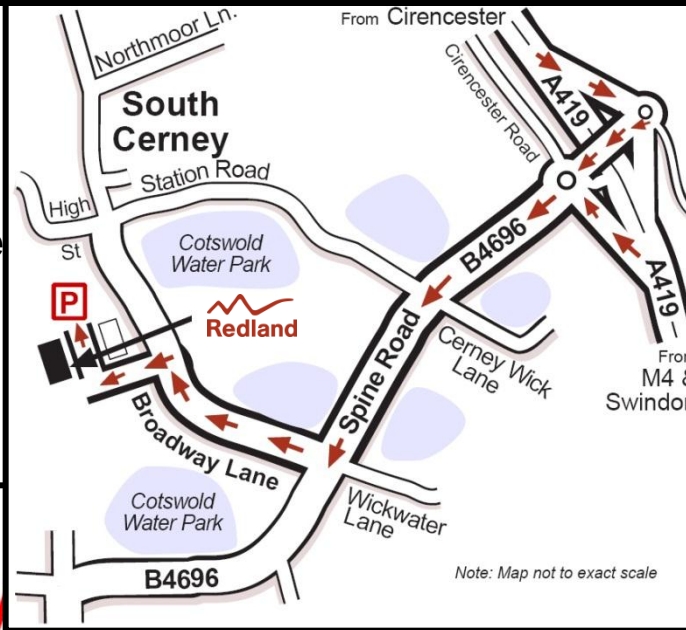

### ROAD (SOUTHBOUND FROM CIRENCESTER A417/A419)

- Exit A419 at the exit signposted to B4696, South Cerney & the Cotswold Water Park.
- At the roundabout turn right and proceed across the bridge over the A419.
- Continue straight over the next roundabout onto the B4696 in the direction of South Cerney.
- Remain on the B4696 (Spine Road) for approximately 1 mile, ignoring the first right hand turn to South Cerney village.
- At the second right hand turn, Broadway Lane (also signposted to South Cerney), turn right.
- Continue on Broadway Lane for approximately 3/4 mile.
- The National Training Centre, based at South Cerney Plant, is clearly signposted on the left hand side of the road.

### ROAD (NORTHBOUND FROM M4 JUNCTION 15 & SWINDON)

- Exit M4 at Junction 15, taking the A419 northbound in the direction of Cirencester.
- Proceed on the A419 for approximately 13.5 miles.
- Exit A419 at the exit signposted to B4696, South Cerney & the Cotswold Water Park.
- At the roundabout turn left onto the B4696 in the direction of South Cerney.
- Remain on the B4696 (Spine Road) for approximately 1 mile, ignoring the first right hand turn to South Cerney village.
- At the second right hand turn, Broadway Lane, (also signposted to South Cerney), turn right.
- Continue on Broadway Lane for approximately 3/4 mile.
- The National Training Centre, based at South Cerney Plant, is clearly signposted on the left hand side of the road.